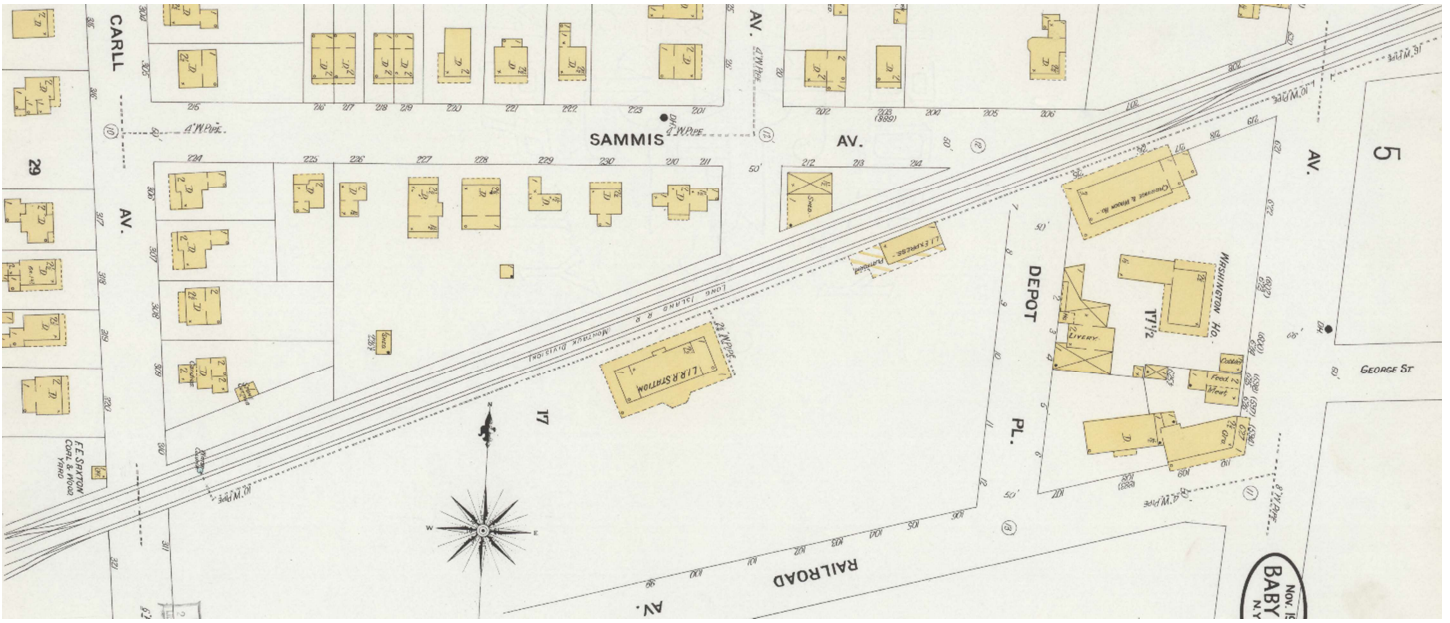

1888 – *Atlas of the towns Babylon, Islip, and south part of Brookhaven in Suffolk County, N.Y.* New York, F.W. Beers & Co.; Published by Wendelken & Co.

1890, Dec. – Sanborn Map (Sanborn maps may be under copyright restrictions.) The west side of this map page ended at the railroad depot.

1897, March – Sanborn Map. (Sanborn maps may be under copyright restrictions.)

1902 - *Atlas of Suffolk County, Long Island, New York*, Merritt B. Hyde; Published by E. B. Hyde, 1902-09.

1902, October - Sanborn Map. (Sanborn maps may be under copyright restrictions.)

1908, November (page 4) – Sanborn Map. (Sanborn maps may be under copyright restrictions.)

1908, November (page 5) – Sanborn Map. (Sanborn maps may be under copyright restrictions.)

1915 - *Atlas of Part of Suffolk County, Long Island, New York, South Side - Ocean Shore, Volume One*; Published by E. Belcher Hyde.