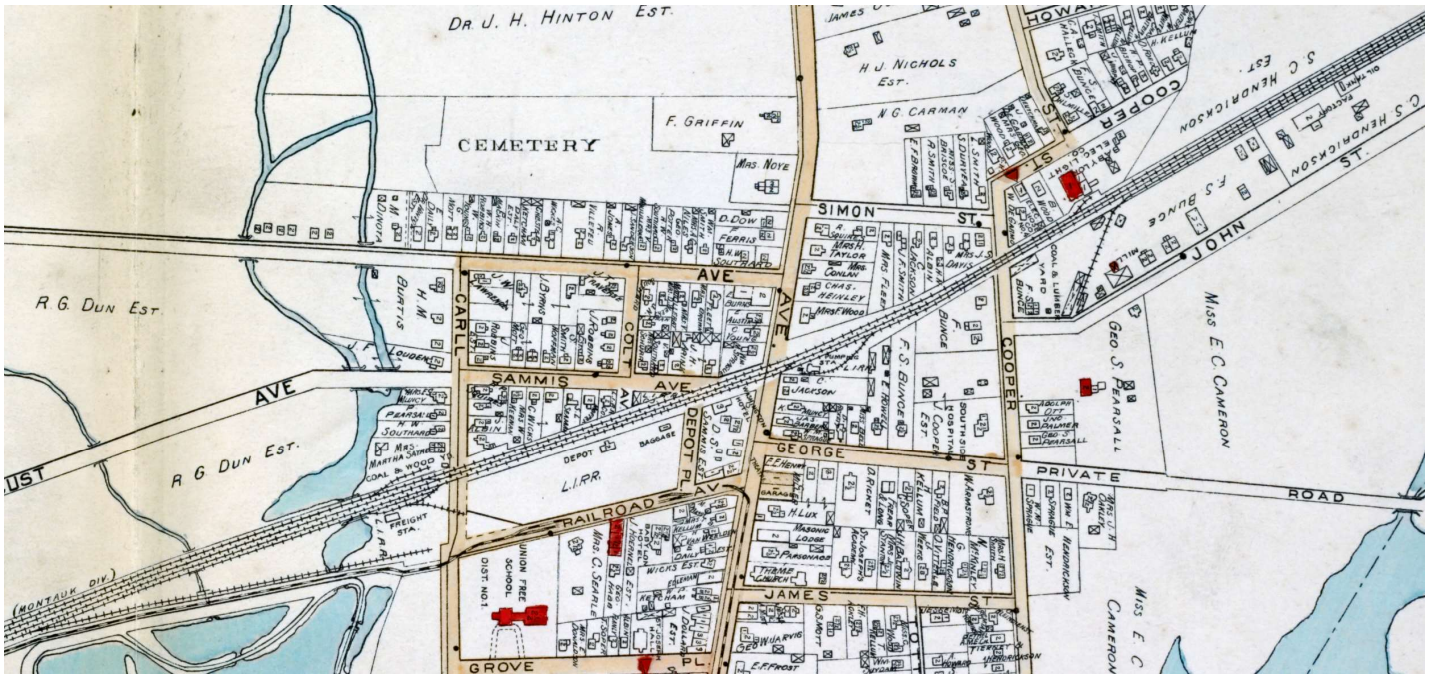

1888 – *Atlas of the towns Babylon, Islip, and south part of Brookhaven in Suffolk County, N.Y.* New York, F.W. Beers & Co.; Published by Wendelken & Co.

1890, Dec. – Sanborn Map (Sanborn maps may be under copyright restrictions.) The west side of this map page ended at the railroad depot.

1897, March – Sanborn Map. (Sanborn maps may be under copyright restrictions.)

1902 - *Atlas of Suffolk County, Long Island, New York*, Merritt B. Hyde; Published by E. B. Hyde, 1902-09.

1902, October - Sanborn Map. (Sanborn maps may be under copyright restrictions.)

1908, November (page 4) – Sanborn Map. (Sanborn maps may be under copyright restrictions.)

1908, November (page 5) – Sanborn Map. (Sanborn maps may be under copyright restrictions.)

1915 - *Atlas of Part of Suffolk County, Long Island, New York, South Side - Ocean Shore, Volume One*; Published by E. Belcher Hyde.