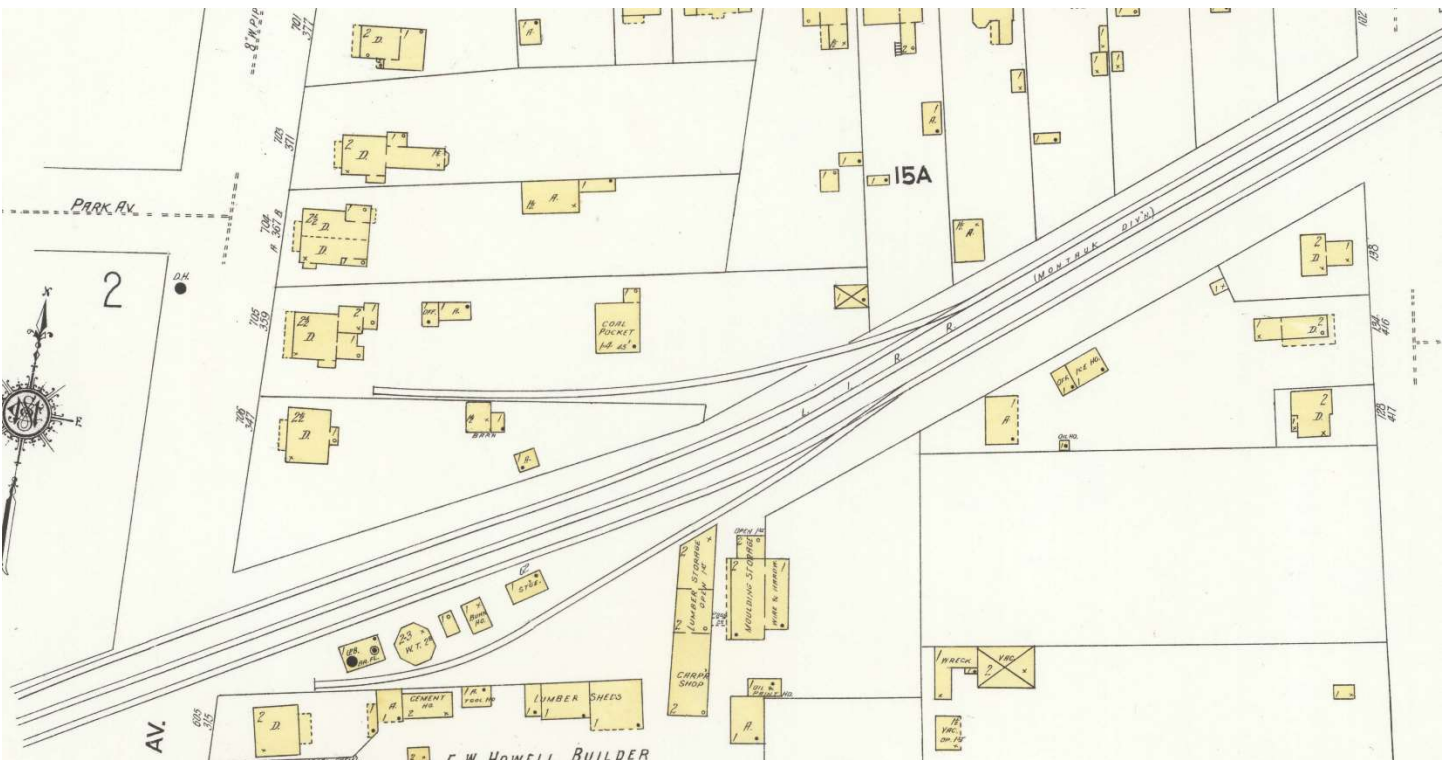

1888 – *Atlas of the towns Babylon, Islip, and south part of Brookhaven in Suffolk County, N.Y.* New York, F.W. Beers & Co.; Published by Wendelken & Co.

1890, Dec. – Sanborn Map (Sanborn maps may be under copyright restrictions.) The west side of this map page ended at the railroad depot.

1908, November (page 4) – Sanborn Map. (Sanborn maps may be under copyright restrictions.)

1908, November (page 5) – Sanborn Map. (Sanborn maps may be under copyright restrictions.)

1915 - *Atlas of Part of Suffolk County, Long Island, New York, South Side - Ocean Shore, Volume One*; Published by E. Belcher Hyde.

1915, May (page 3) – Sanborn Map. (Sanborn maps may be under copyright restrictions.)

1915, May (page 4) – Sanborn Map. (Sanborn maps may be under copyright restrictions.)

1923, October (page 3) – Sanborn Map. (Sanborn maps may be under copyright restrictions.)

1923, October (page 4) – Sanborn Map. (Sanborn maps may be under copyright restrictions.)

1929, September (page 3) – Sanborn Map. (Sanborn maps may be under copyright restrictions.)

1929, September (page 4) – Sanborn Map. (Sanborn maps may be under copyright restrictions.)