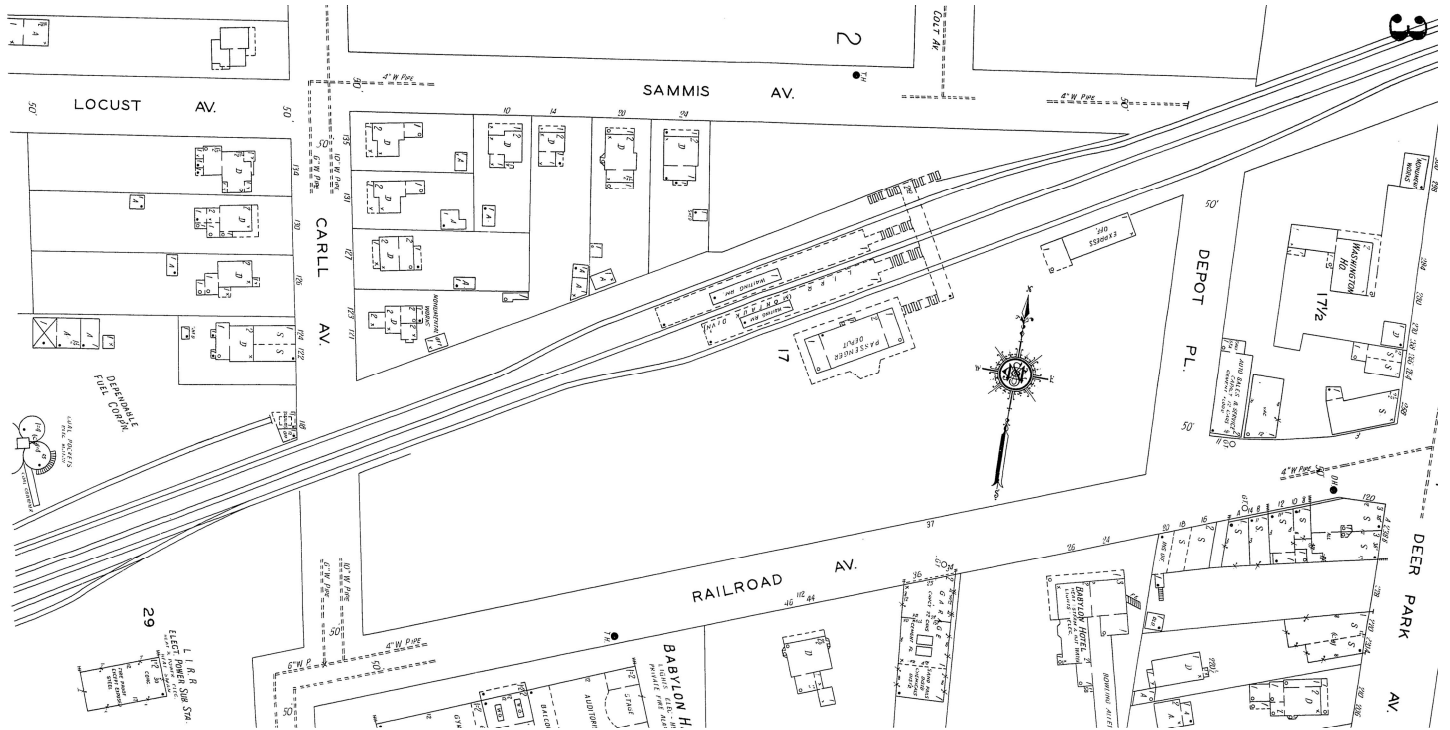

1888 – *Atlas of the towns Babylon, Islip, and south part of Brookhaven in Suffolk County, N.Y.* New York, F.W. Beers & Co.; Published by Wendelken & Co.

1890, Dec. – Sanborn Map (Sanborn maps may be under copyright restrictions.) The west side of this map page ended at the railroad depot.

1908, November (page 4) – Sanborn Map. (Sanborn maps may be under copyright restrictions.)

1908, November (page 5) – Sanborn Map. (Sanborn maps may be under copyright restrictions.)

1915 - *Atlas of Part of Suffolk County, Long Island, New York, South Side - Ocean Shore, Volume One*; Published by E. Belcher Hyde.

1915, May (page 3) – Sanborn Map. (Sanborn maps may be under copyright restrictions.)

1915, May (page 4) – Sanborn Map. (Sanborn maps may be under copyright restrictions.)

1923, October (page 3) – Sanborn Map. (Sanborn maps may be under copyright restrictions.)

1923, October (page 4) – Sanborn Map. (Sanborn maps may be under copyright restrictions.)

1929, September (page 3) – Sanborn Map. (Sanborn maps may be under copyright restrictions.)

1929, September (page 4) – Sanborn Map. (Sanborn maps may be under copyright restrictions.)