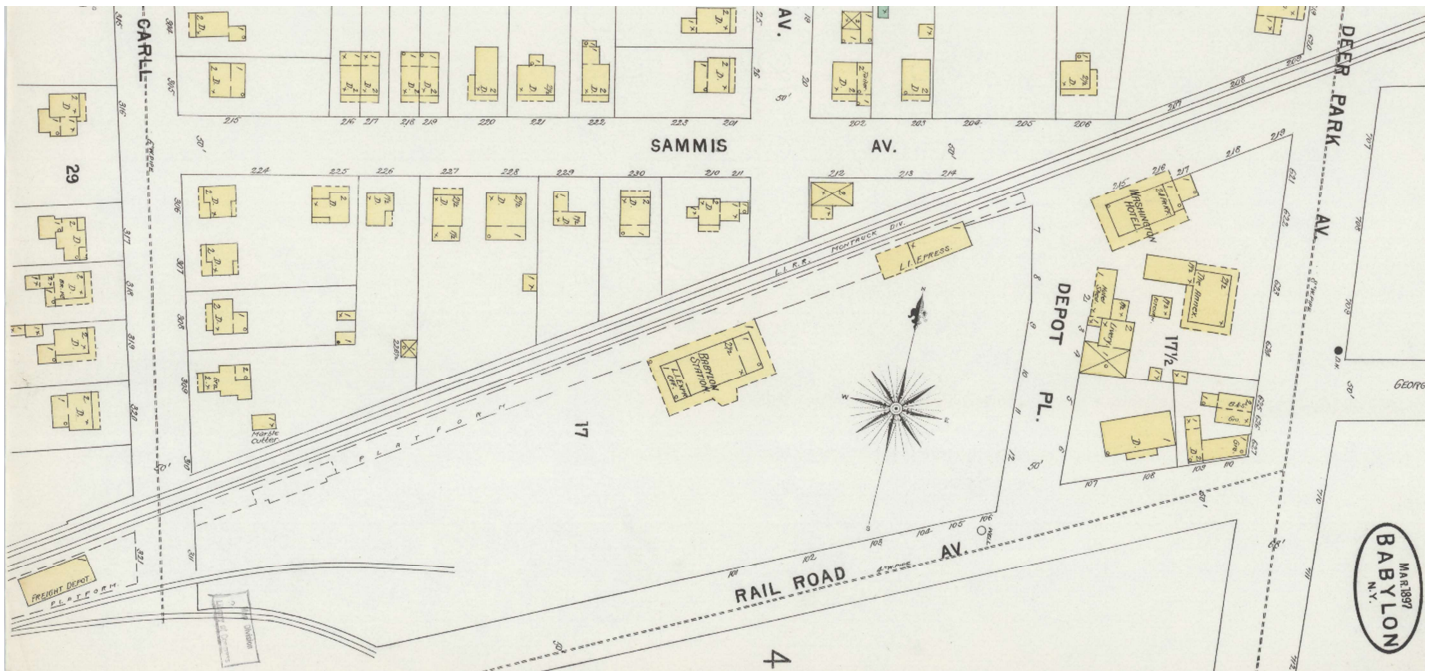

1888 – *Atlas of the towns Babylon, Islip, and south part of Brookhaven in Suffolk County, N.Y.* New York, F.W. Beers & Co.; Published by Wendelken & Co.

1890, Dec. – Sanborn Map (Sanborn maps may be under copyright restrictions.) The west side of this map page ended at the railroad depot.

1897, March – Sanborn Map. (Sanborn maps may be under copyright restrictions.)

1902 - *Atlas of Suffolk County, Long Island, New York*, Merritt B. Hyde; Published by E. B. Hyde, 1902-09.

1902, October - Sanborn Map. (Sanborn maps may be under copyright restrictions.)

1908, November (page 4) – Sanborn Map. (Sanborn maps may be under copyright restrictions.)

1908, November (page 5) – Sanborn Map. (Sanborn maps may be under copyright restrictions.)

1915 - *Atlas of Part of Suffolk County, Long Island, New York, South Side - Ocean Shore, Volume One*; Published by E. Belcher Hyde.

1923, October (page 4) – Sanborn Map. (Sanborn maps may be under copyright restrictions.)

1929, September (page 3) – Sanborn Map. (Sanborn maps may be under copyright restrictions.)

1929, September (page 4) – Sanborn Map. (Sanborn maps may be under copyright restrictions.)