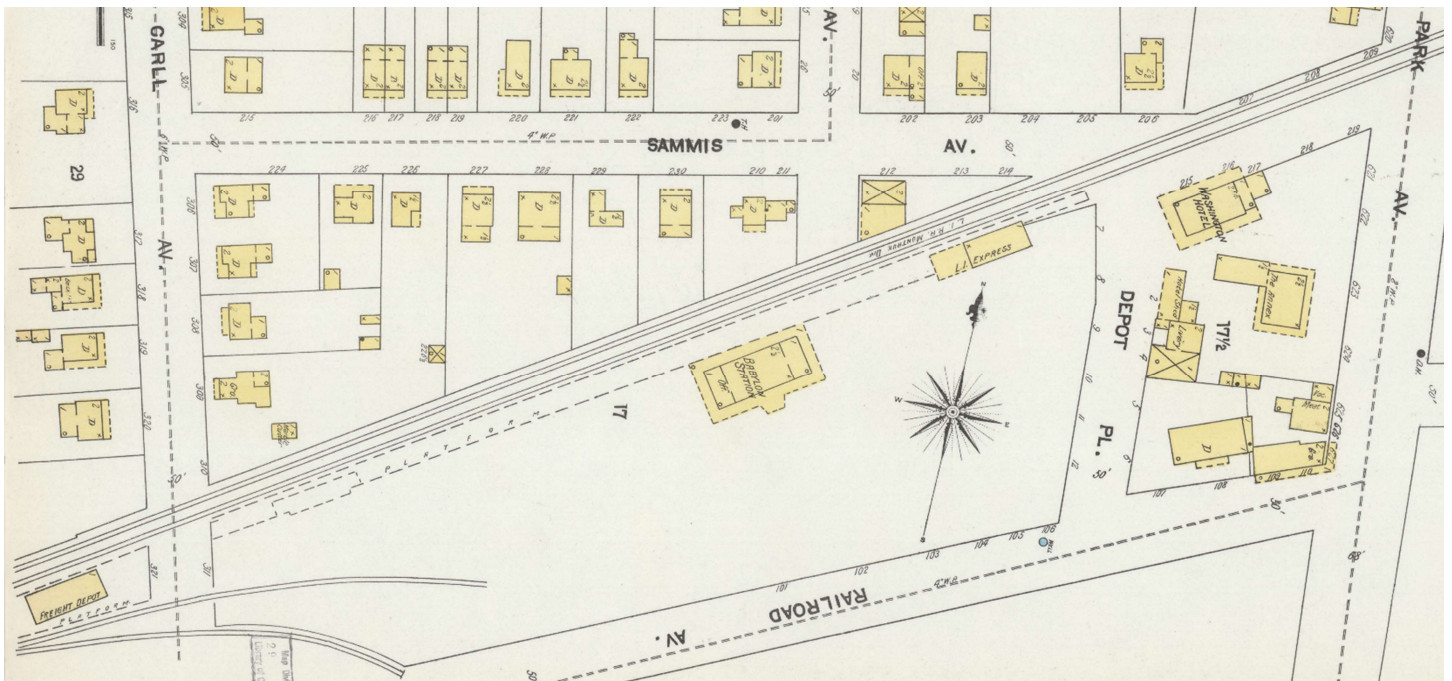

1888 – *Atlas of the towns Babylon, Islip, and south part of Brookhaven in Suffolk County, N.Y.* New York, F.W. Beers & Co.; Published by Wendelken & Co.

1890, Dec. – Sanborn Map (Sanborn maps may be under copyright restrictions.) The west side of this map page ended at the railroad depot.

1897, March – Sanborn Map. (Sanborn maps may be under copyright restrictions.)

1902 - *Atlas of Suffolk County, Long Island, New York*, Merritt B. Hyde; Published by E. B. Hyde, 1902-09.

1902, October - Sanborn Map. (Sanborn maps may be under copyright restrictions.)

1908, November (page 4) – Sanborn Map. (Sanborn maps may be under copyright restrictions.)

1908, November (page 5) – Sanborn Map. (Sanborn maps may be under copyright restrictions.)

1915 - *Atlas of Part of Suffolk County, Long Island, New York, South Side - Ocean Shore, Volume One*; Published by E. Belcher Hyde.