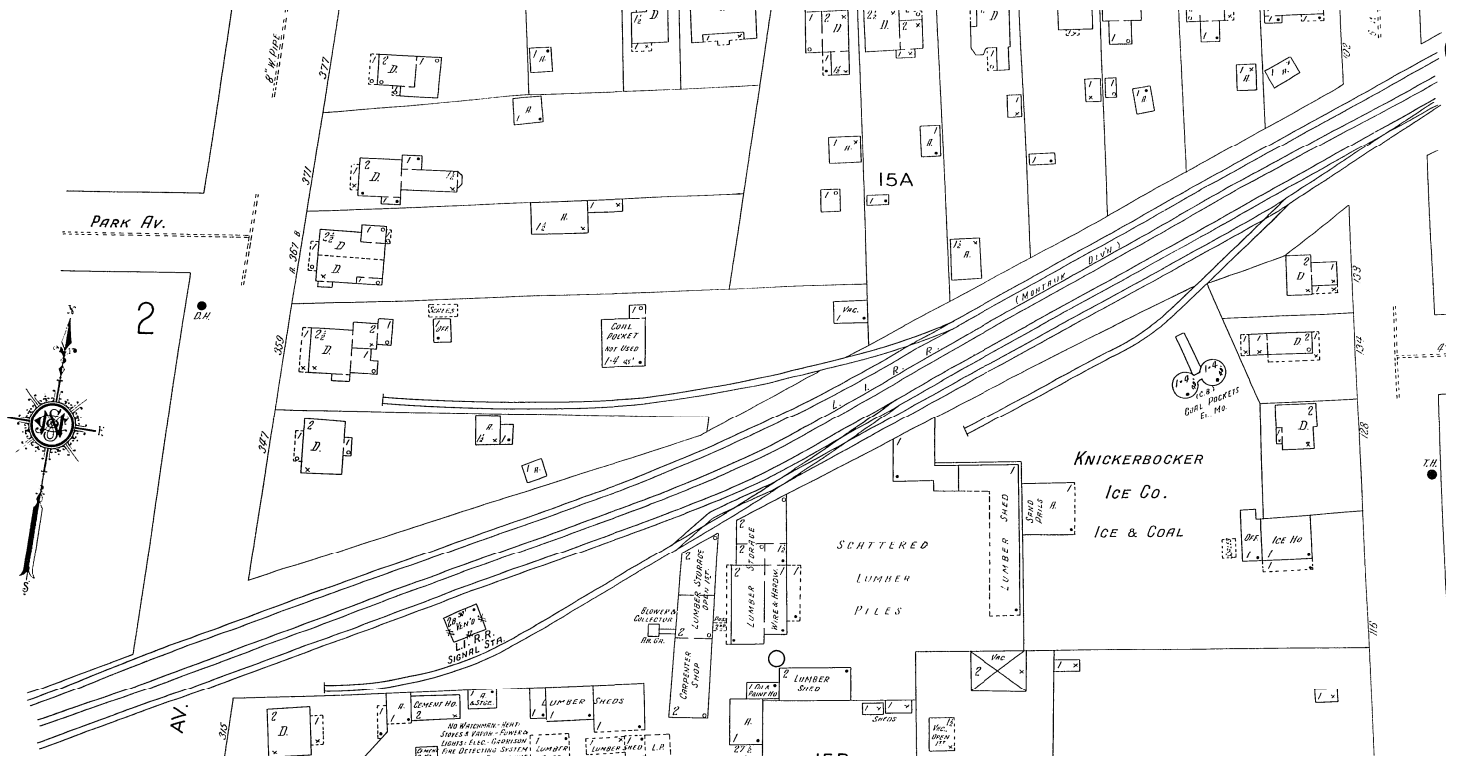

1888 – *Atlas of the towns Babylon, Islip, and south part of Brookhaven in Suffolk County, N.Y.* New York, F.W. Beers & Co.; Published by Wendelken & Co.

1890, Dec. – Sanborn Map (Sanborn maps may be under copyright restrictions.) The west side of this map page ended at the railroad depot.

1908, November (page 4) – Sanborn Map. (Sanborn maps may be under copyright restrictions.)

1908, November (page 5) – Sanborn Map. (Sanborn maps may be under copyright restrictions.)

1915 - *Atlas of Part of Suffolk County, Long Island, New York, South Side - Ocean Shore, Volume One*; Published by E. Belcher Hyde.

1915, May (page 3) – Sanborn Map. (Sanborn maps may be under copyright restrictions.)

1915, May (page 4) – Sanborn Map. (Sanborn maps may be under copyright restrictions.)

1923, October (page 3) – Sanborn Map. (Sanborn maps may be under copyright restrictions.)

1923, October (page 4) – Sanborn Map. (Sanborn maps may be under copyright restrictions.)

1929, September (page 3) – Sanborn Map. (Sanborn maps may be under copyright restrictions.)

1929, September (page 4) – Sanborn Map. (Sanborn maps may be under copyright restrictions.)