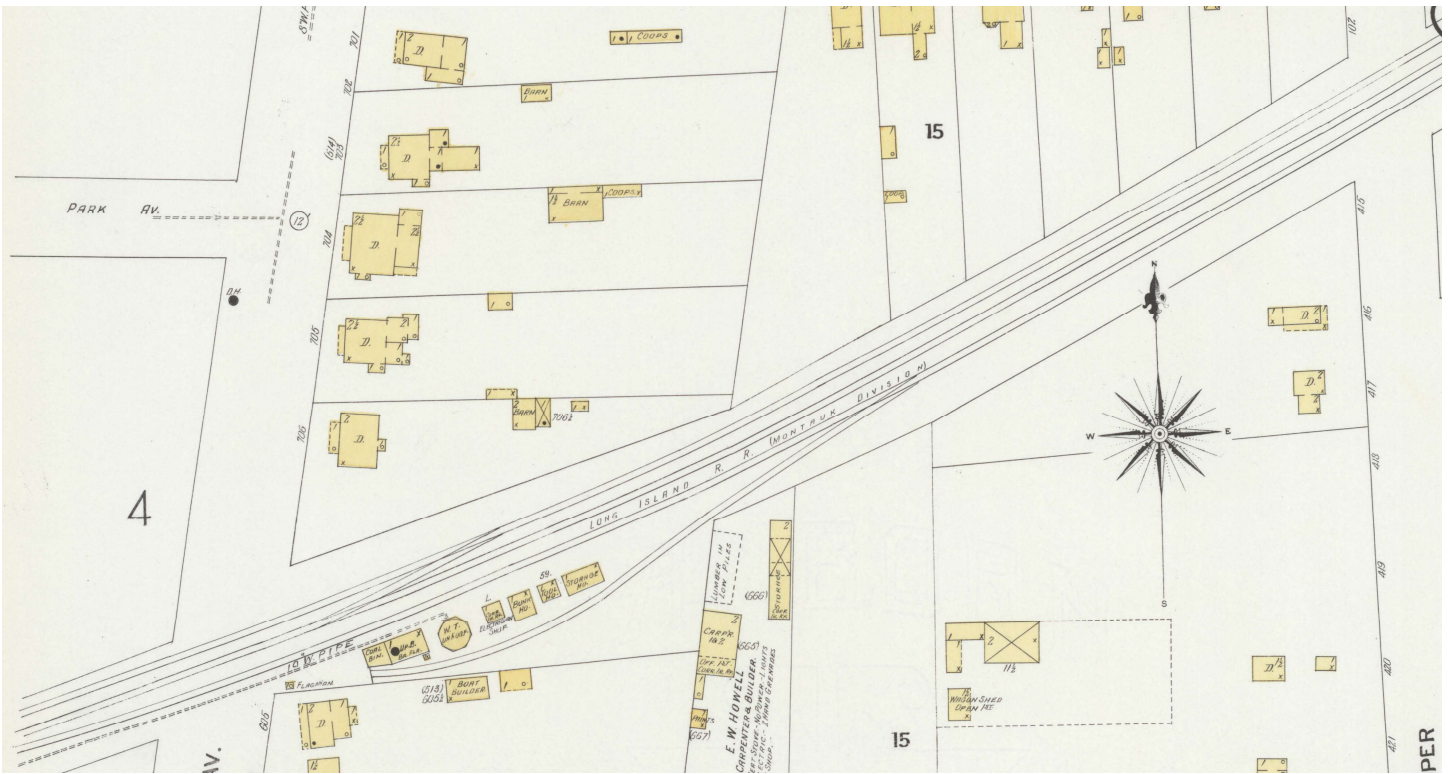

1888 – *Atlas of the towns Babylon, Islip, and south part of Brookhaven in Suffolk County, N.Y.* New York, F.W. Beers & Co.; Published by Wendelken & Co.

1890, Dec. – Sanborn Map (Sanborn maps may be under copyright restrictions.) The west side of this map page ended at the railroad depot.

1897, March – Sanborn Map. (Sanborn maps may be under copyright restrictions.)

1902 - *Atlas of Suffolk County, Long Island, New York*, Merritt B. Hyde; Published by E. B. Hyde, 1902-09.

1902, October - Sanborn Map. (Sanborn maps may be under copyright restrictions.)

1908, November (page 4) – Sanborn Map. (Sanborn maps may be under copyright restrictions.)

1908, November (page 5) – Sanborn Map. (Sanborn maps may be under copyright restrictions.)

1915 - *Atlas of Part of Suffolk County, Long Island, New York, South Side - Ocean Shore, Volume One*; Published by E. Belcher Hyde.

1923, October (page 4) – Sanborn Map. (Sanborn maps may be under copyright restrictions.)

1929, September (page 3) – Sanborn Map. (Sanborn maps may be under copyright restrictions.)

1929, September (page 4) – Sanborn Map. (Sanborn maps may be under copyright restrictions.)