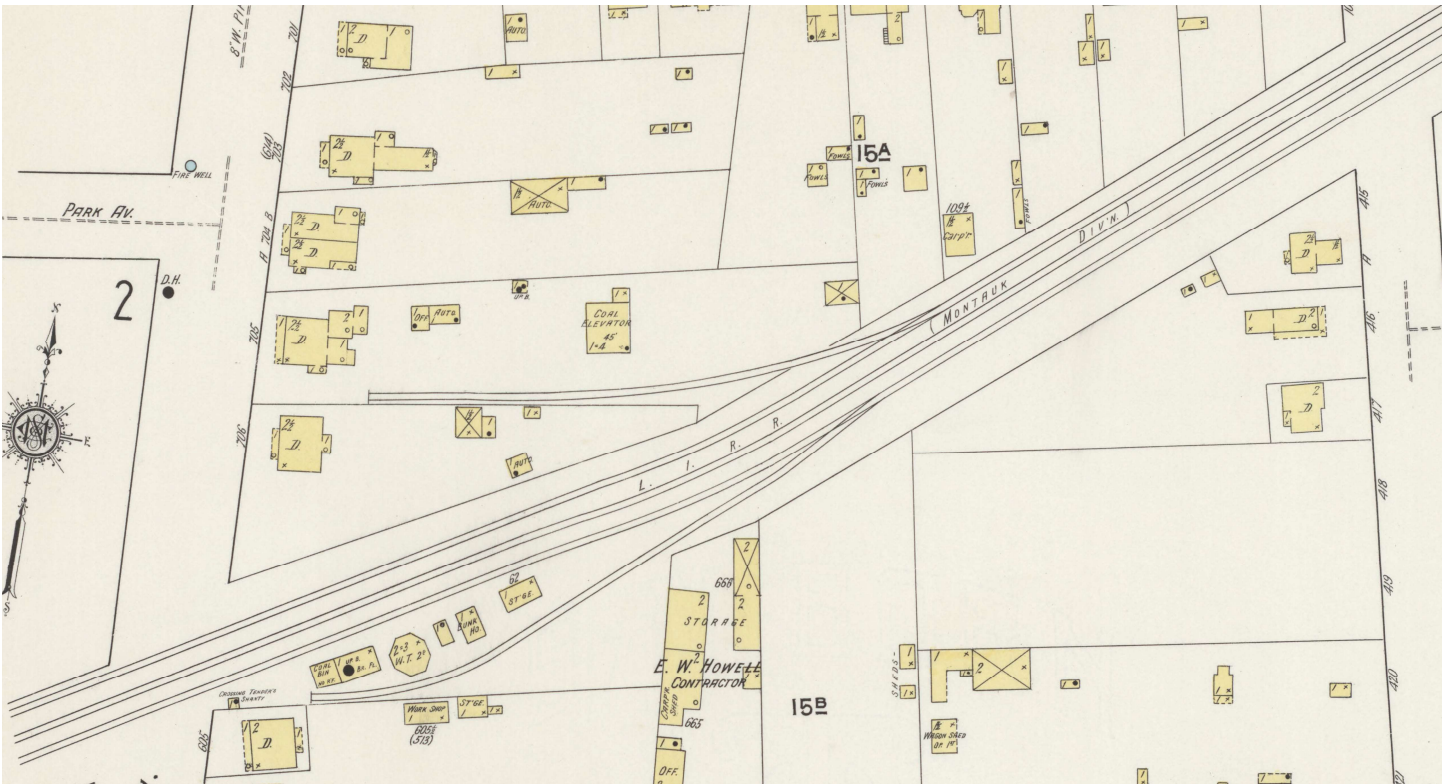

1888 – *Atlas of the towns Babylon, Islip, and south part of Brookhaven in Suffolk County, N.Y.* New York, F.W. Beers & Co.; Published by Wendelken & Co.

1890, Dec. – Sanborn Map (Sanborn maps may be under copyright restrictions.) The west side of this map page ended at the railroad depot.

1908, November (page 4) – Sanborn Map. (Sanborn maps may be under copyright restrictions.)

1908, November (page 5) – Sanborn Map. (Sanborn maps may be under copyright restrictions.)

1915 - *Atlas of Part of Suffolk County, Long Island, New York, South Side - Ocean Shore, Volume One*; Published by E. Belcher Hyde.

1915, May (page 3) – Sanborn Map. (Sanborn maps may be under copyright restrictions.)

1915, May (page 4) – Sanborn Map. (Sanborn maps may be under copyright restrictions.)

1923, October (page 3) – Sanborn Map. (Sanborn maps may be under copyright restrictions.)