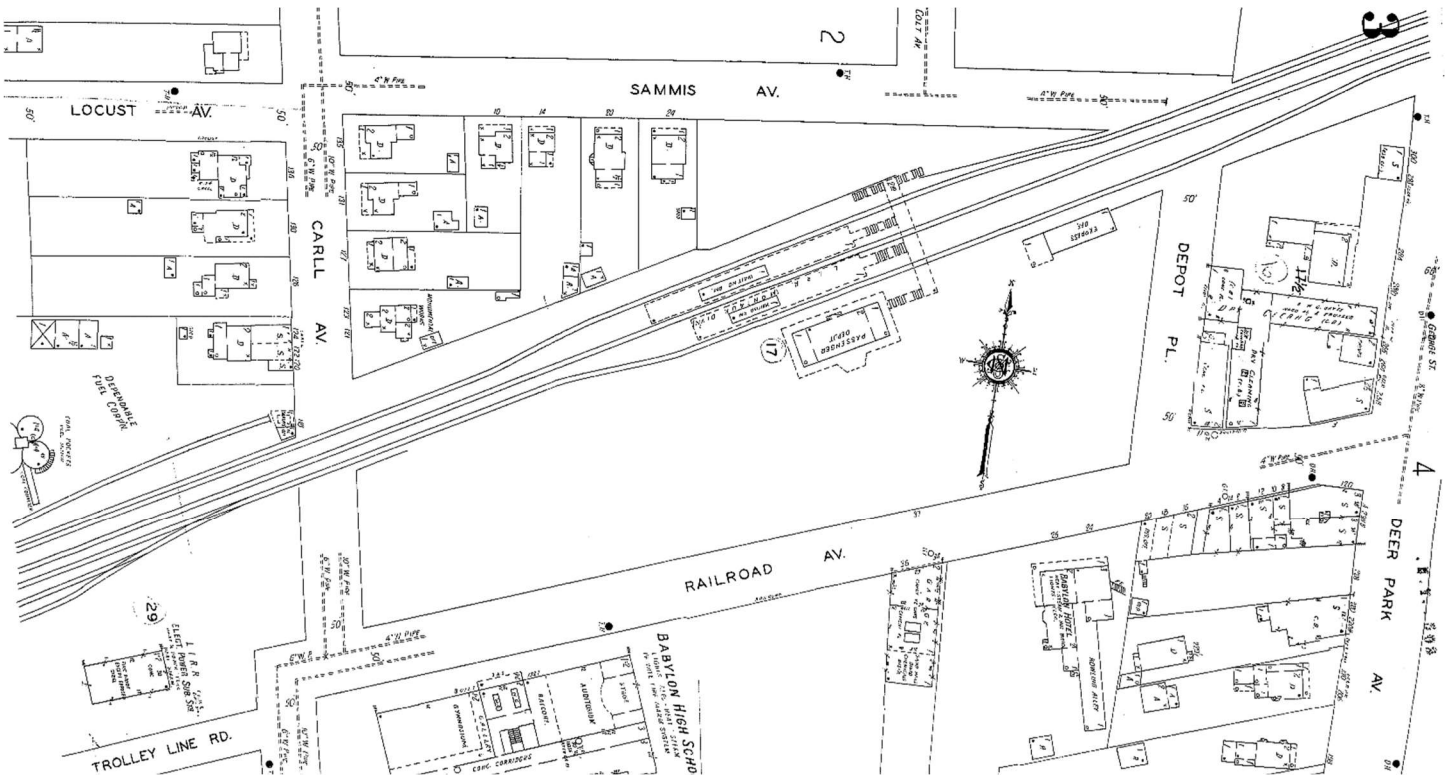

1888 – *Atlas of the towns Babylon, Islip, and south part of Brookhaven in Suffolk County, N.Y.* New York, F.W. Beers & Co.; Published by Wendelken & Co.

1890, Dec. – Sanborn Map (Sanborn maps may be under copyright restrictions.) The west side of this map page ended at the railroad depot.

1908, November (page 4) – Sanborn Map. (Sanborn maps may be under copyright restrictions.)

1908, November (page 5) – Sanborn Map. (Sanborn maps may be under copyright restrictions.)

1915 - *Atlas of Part of Suffolk County, Long Island, New York, South Side - Ocean Shore, Volume One*; Published by E. Belcher Hyde.

1915, May (page 3) – Sanborn Map. (Sanborn maps may be under copyright restrictions.)

1915, May (page 4) – Sanborn Map. (Sanborn maps may be under copyright restrictions.)

1923, October (page 3) – Sanborn Map. (Sanborn maps may be under copyright restrictions.)

1923, October (page 4) – Sanborn Map. (Sanborn maps may be under copyright restrictions.)

1929, September (page 3) – Sanborn Map. (Sanborn maps may be under copyright restrictions.)

1929, September (page 4) – Sanborn Map. (Sanborn maps may be under copyright restrictions.)