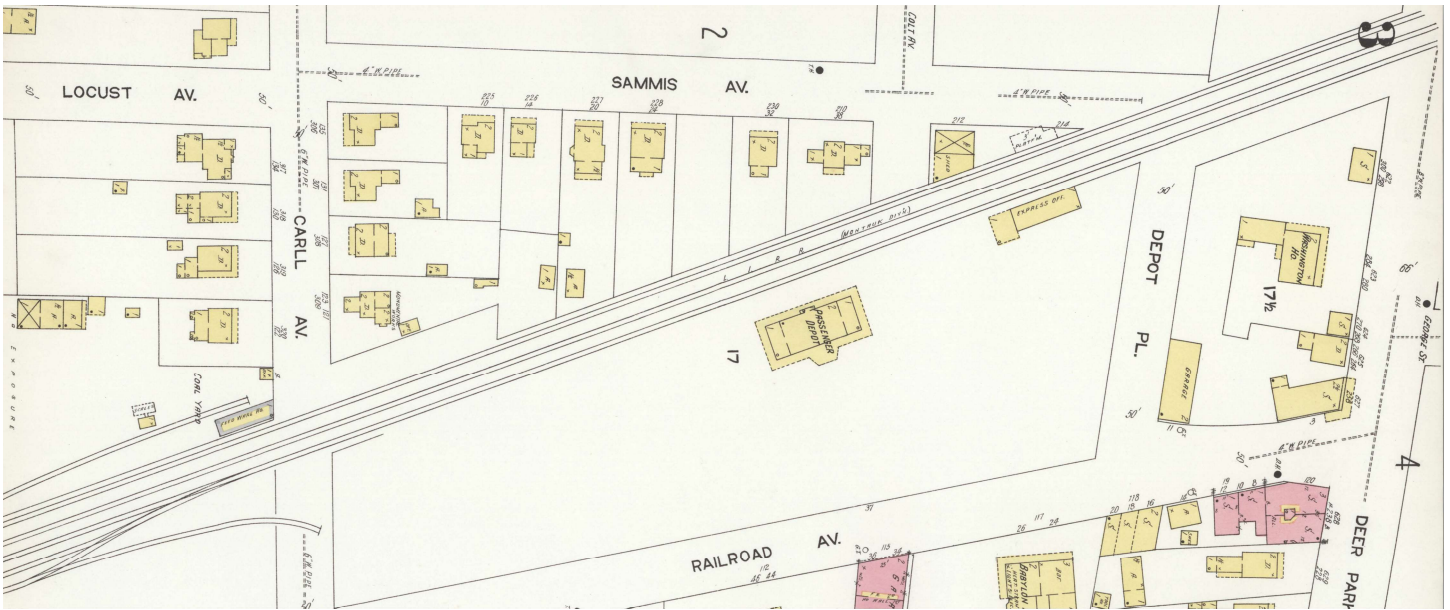

1888 – *Atlas of the towns Babylon, Islip, and south part of Brookhaven in Suffolk County, N.Y.* New York, F.W. Beers & Co.; Published by Wendelken & Co.

1890, Dec. – Sanborn Map (Sanborn maps may be under copyright restrictions.) The west side of this map page ended at the railroad depot.

1897, March – Sanborn Map. (Sanborn maps may be under copyright restrictions.)

1902 - *Atlas of Suffolk County, Long Island, New York*, Merritt B. Hyde; Published by E. B. Hyde, 1902-09.

1902, October - Sanborn Map. (Sanborn maps may be under copyright restrictions.)

1908, November (page 4) – Sanborn Map. (Sanborn maps may be under copyright restrictions.)

1908, November (page 5) – Sanborn Map. (Sanborn maps may be under copyright restrictions.)

1915 - *Atlas of Part of Suffolk County, Long Island, New York, South Side - Ocean Shore, Volume One*; Published by E. Belcher Hyde.

1915, May (page 3) – Sanborn Map. (Sanborn maps may be under copyright restrictions.)

1915, May (page 4) – Sanborn Map. (Sanborn maps may be under copyright restrictions.)

1923, October (page 3) – Sanborn Map. (Sanborn maps may be under copyright restrictions.)