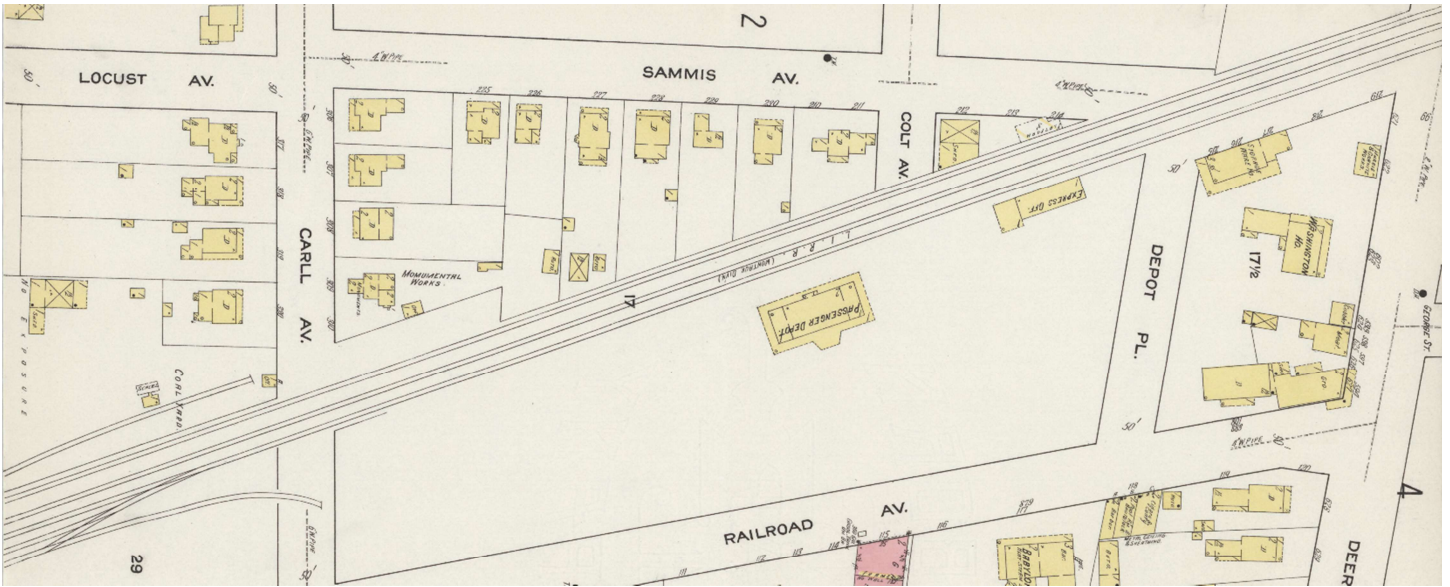

1888 – *Atlas of the towns Babylon, Islip, and south part of Brookhaven in Suffolk County, N.Y.* New York, F.W. Beers & Co.; Published by Wendelken & Co.

1890, Dec. – Sanborn Map (Sanborn maps may be under copyright restrictions.) The west side of this map page ended at the railroad depot.

1897, March – Sanborn Map. (Sanborn maps may be under copyright restrictions.)

1902 - *Atlas of Suffolk County, Long Island, New York*, Merritt B. Hyde; Published by E. B. Hyde, 1902-09.

1902, October - Sanborn Map. (Sanborn maps may be under copyright restrictions.)

1908, November (page 4) – Sanborn Map. (Sanborn maps may be under copyright restrictions.)

1908, November (page 5) – Sanborn Map. (Sanborn maps may be under copyright restrictions.)

1915 - *Atlas of Part of Suffolk County, Long Island, New York, South Side - Ocean Shore, Volume One*; Published by E. Belcher Hyde.